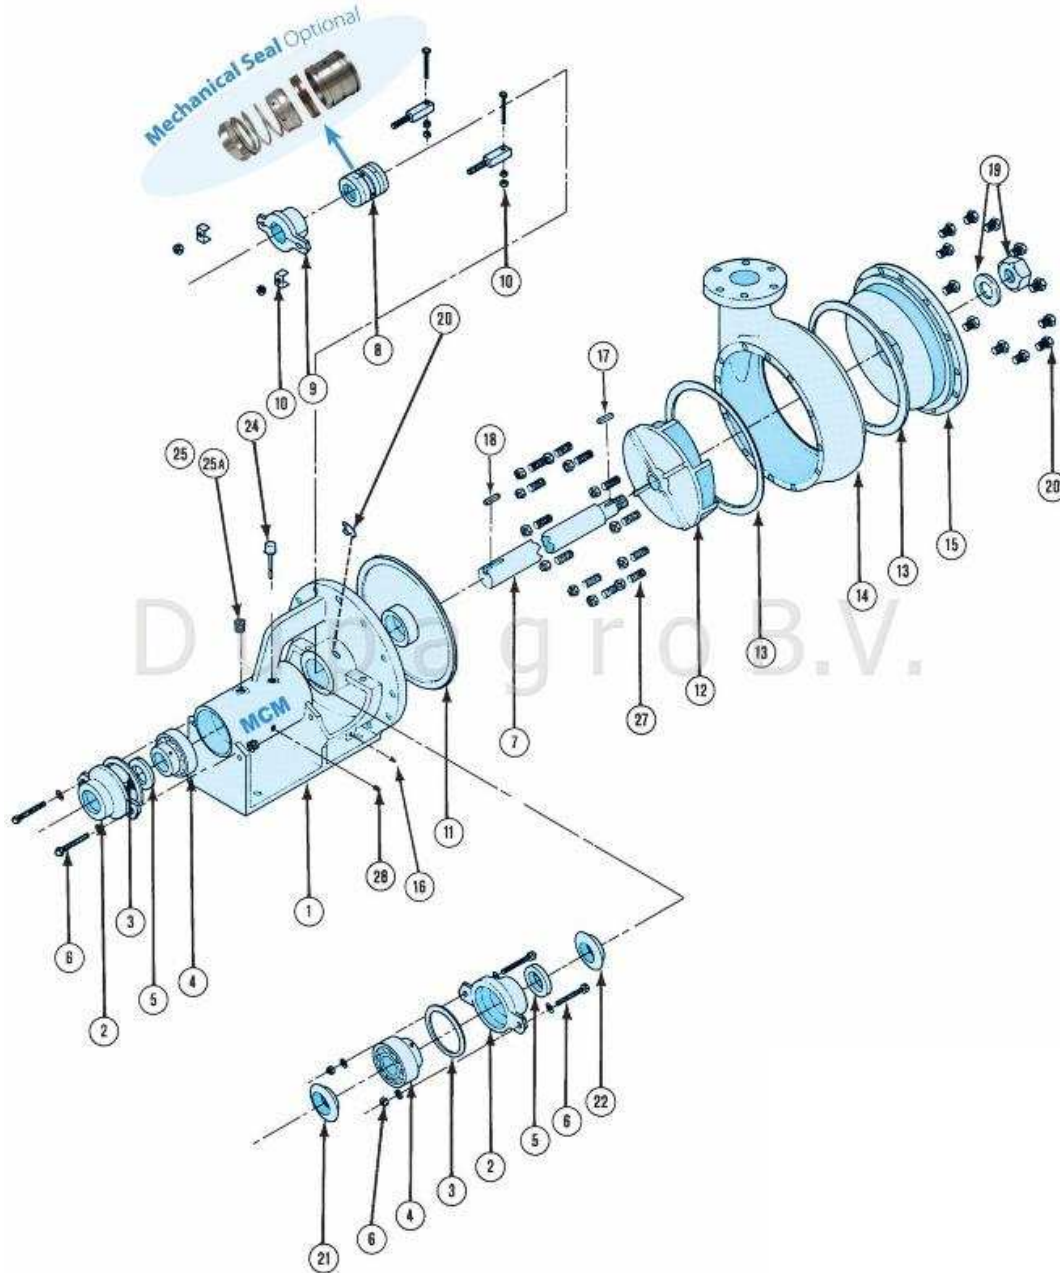

C178 CENTRIFUGAL PUMP PARTS

Item	Part Number	Description	QTY	Note
1	3010100	C178 Pedestal	1	
2	3010200	C178 Bearing CUP	2	
3	3010300	C178 Bearing Cap GASKET	2	
4	3010400	C178 Bearing ASSEMBLY	2	
5	3010500	C178 Oil and Grease SEAL	2	
6	3010600	C178 Bearing Cap BOLT ASSEMBLY	4	
7	3010700	C178 SHAFT ASSEMBLY, See Options List	1	
8	3010800	C178 PACKING/SEAL Assembly, See Options List	1	
9	3010900	C178 Packing GLAND	1	
10	3011000	C178 Gland Adjustable BOLT ASSEMBLY	2	
11	3011104	C178 Wear PLATE, See Options List	1	
12	3011201	C178 IMPELLER, See Options List	1	
13	3011300	C178 Housing GASKET	2	
14	3011401	C178 HOUSING, See Options List	1	
15	3011501	C178 HOUSING FACE, See Options List	1	
16	3011600	C178 Drip Bowl Drain PLUG	1	
17	3011702	C178 Impeller KEY (2x3 thru 5x6)	1	
17	3011706	C178 Impeller KEY (6x8 only)	1	
18	3011800	C178 Coupling KEY	1	
19	3011900	C178 Lock NUT Assemblby	1	
20	3012000	C178 Zert Grease Fitting	1	
21	3012100	C178 Slinger RING - Oil	1	
22	3012200	C178 Slinger RING - Water	1	
23	3012300	C178 Housing Drain PLUG	1	
24	3012400	C178 Dip STICK	1	
25	3012500	C178 Filler Breather CAP	1	
25	3012502	C178 Oil Vent Valve	1	
26	3012600	C178 Housing Face Cap SCREW	12	
27	3012700	C178 Housing STUD w/ NUT	12	
28	3012800	C178 Oil Drain PLUG	1	