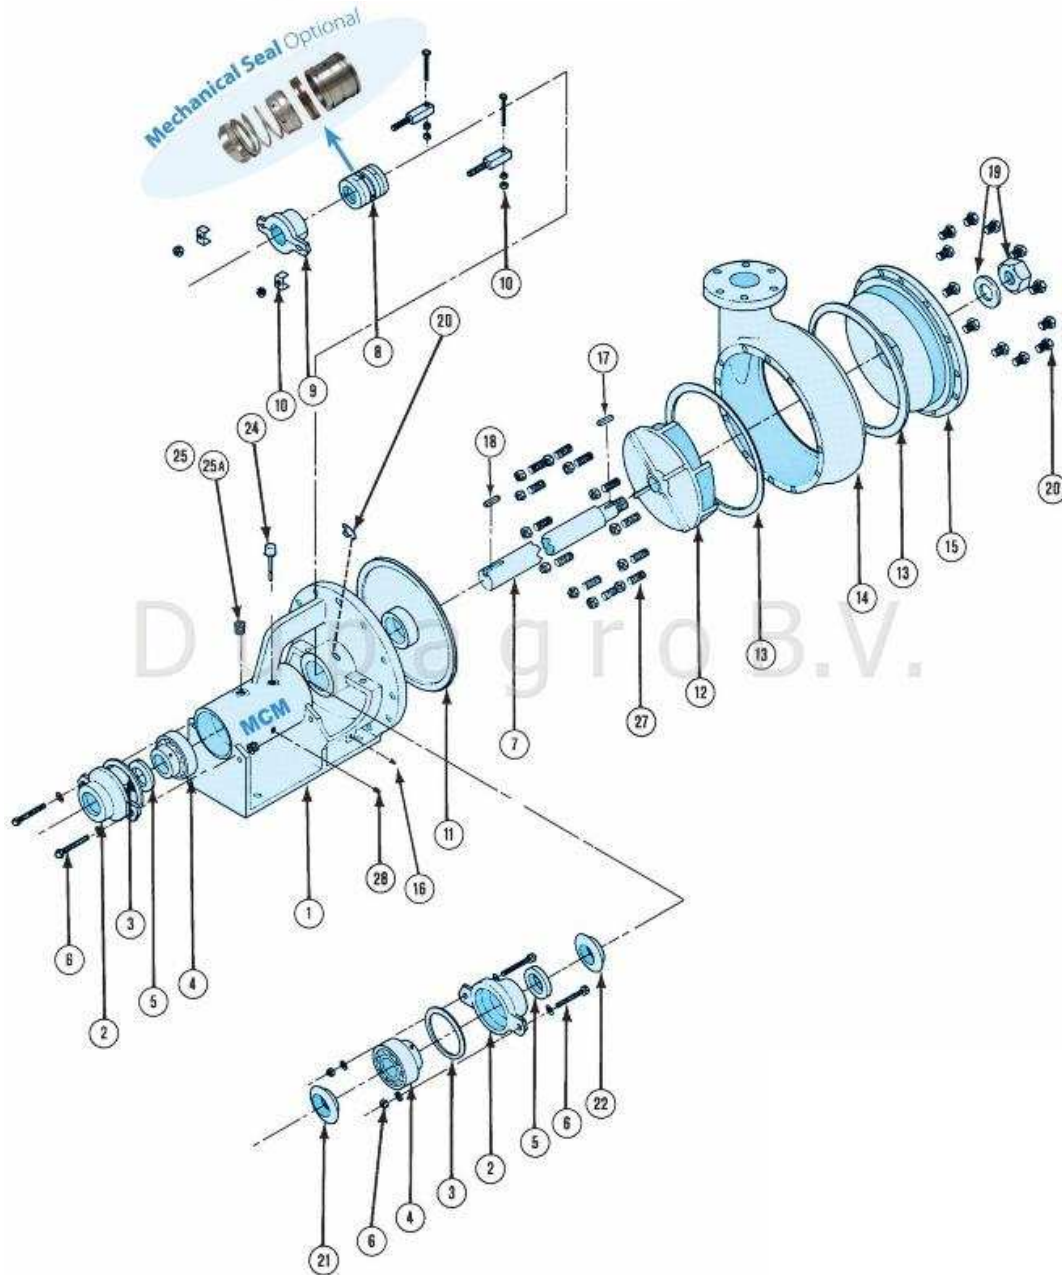

Item	Part Number	Description	QTY	Note
14/15	3013001	C178 Ductile Iron HOUSING & FACE Assembly 2x3R	1	
14/15	3013002	C178 Ductile Iron HOUSING & FACE Assembly 2x3L	1	
14/15	3013003	C178 316-SS HOUSING & FACE Assembly 2x3R	1	
14/15	3013004	C178 316-SS HOUSING & FACE Assembly 2x3L	1	
14/15	3013005	C178 Aluminum Bronze HOUSING & FACE Assembly 2x3R	1	
14/15	3013006	C178 Aluminum Bronze HOUSING & FACE Assembly 2x3L	1	
14/15	3013011	C178 Ductile Iron HOUSING & FACE Assembly 3x4R	1	
14/15	3013012	C178 Ductile Iron HOUSING & FACE Assembly 3x4L	1	
14/15	3013013	C178 316-SS HOUSING & FACE Assembly 3x4R	1	
14/15	3013014	C178 316-SS HOUSING & FACE Assembly 3x4L	1	
14/15	3013015	C178 Aluminum Bronze HOUSING & FACE Assembly 3x4R	1	
14/15	3013016	C178 Aluminum Bronze HOUSING & FACE Assembly 3x4L	1	
14/15	3013021	C178 Ductile Iron HOUSING & FACE Assembly 4x5R	1	
14/15	3013022	C178 Ductile Iron HOUSING & FACE Assembly 4x5L	1	
14/15	3013023	C178 Aluminum Bronze HOUSING & FACE Assembly 4x5R	1	
14/15	3013024	C178 Aluminum Bronze HOUSING & FACE Assembly 4x5L	1	
14/15	3013025	C178 316-SS HOUSING & FACE Assembly 4x5R	1	
14/15	3013026	C178 316-SS HOUSING & FACE Assembly 4x5L	1	
14/15	3013031	C178 Ductile Iron HOUSING & FACE Assembly 5x6R	1	
14/15	3013032	C178 Ductile Iron HOUSING & FACE Assembly 5x6L	1	
14/15	3013033	C178 316-SS HOUSING & FACE Assembly 5x6R	1	
14/15	3013034	C178 316-SS HOUSING & FACE Assembly 5x6L	1	
14/15	3013035	C178 Aluminum Bronze HOUSING & FACE Assembly 5x6R	1	
14/15	3013036	C178 Aluminum Bronze HOUSING & FACE Assembly 5x6L	1	
14/15	3013041	C178 Ductile Iron HOUSING & FACE Assembly 6x8R	1	
14/15	3013042	C178 Ductile Iron HOUSING & FACE Assembly 6x8L	1	
14/15	3013043	C178 316-SS HOUSING & FACE Assembly 6x8R	1	
14/15	3013044	C178 316-SS HOUSING & FACE Assembly 6x8L	1	
14/15	3013045	C178 Aluminum Bronze HOUSING & FACE Assembly 6x8R	1	
14/15	3013046	C178 Aluminum Bronze HOUSING & FACE Assembly 6x8L	1