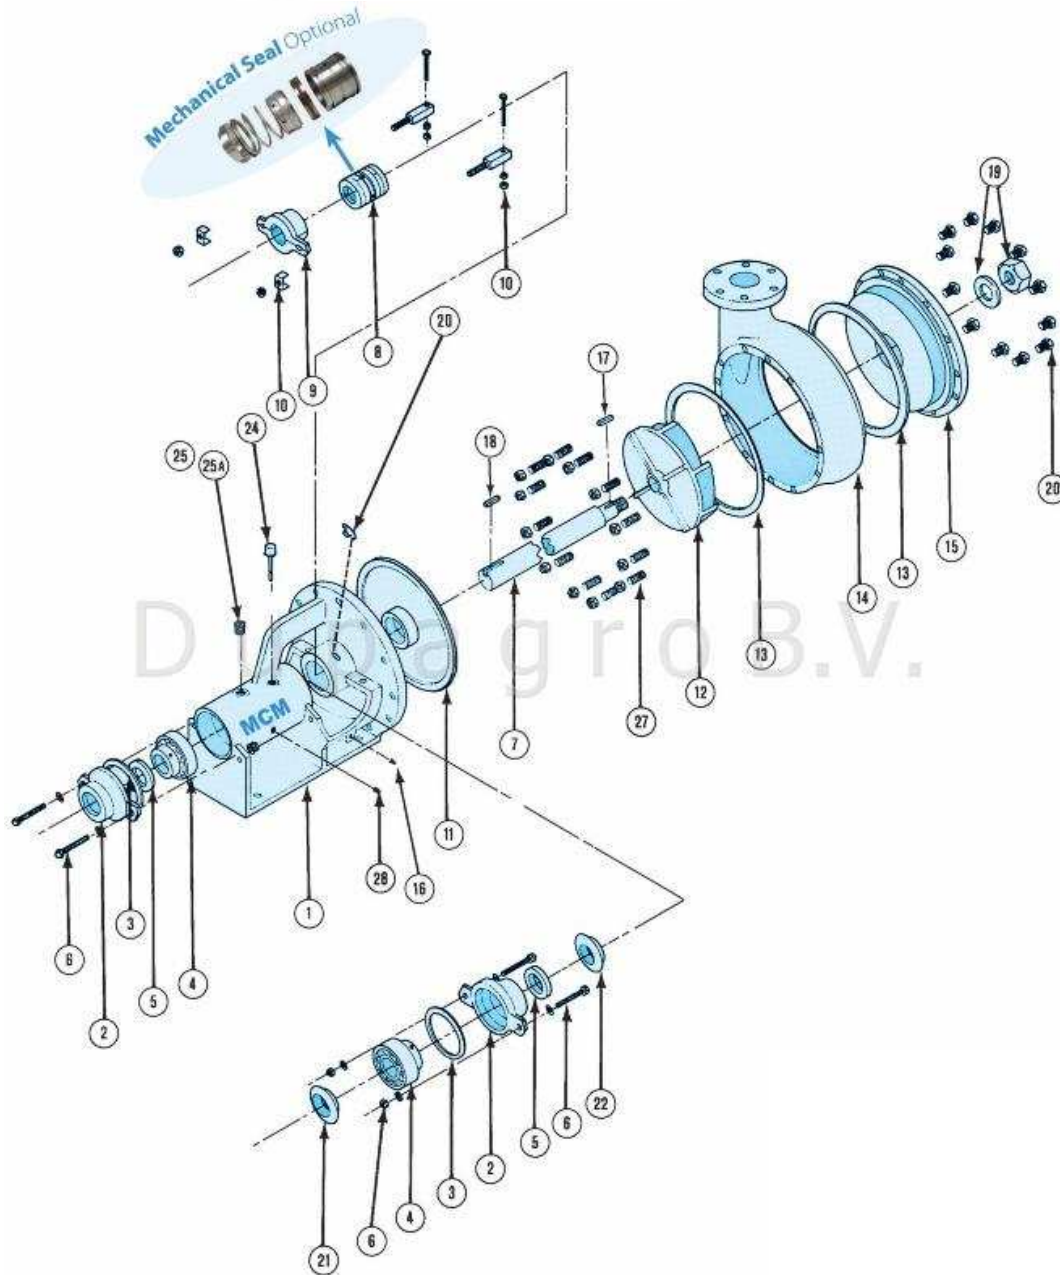

C178 CENTRIFUGAL PUMP PARTS

Item	Part Number	Description	QTY	Note
1	3010100	C178 Pedestal	1	
2	3010200	C178 Bearing CUP	2	
3	3010300	C178 Bearing Cap GASKET	2	
4	3010400	C178 Bearing ASSEMBLY	2	
5	3010500	C178 Oil and Grease SEAL	2	
6	3010600	C178 Bearing Cap BOLT ASSEMBLY	4	
7	3010700	C178 SHAFT ASSEMBLY, See Options List	1	
8	3010800	C178 PACKING/SEAL Assembly, See Options List	1	
9	3010900	C178 Packing GLAND	1	
10	3011000	C178 Gland Adjustable BOLT ASSEMBLY	2	
11	3011104	C178 Wear PLATE, See Options List	1	
12	3011201	C178 IMPELLER, See Options List	1	
13	3011300	C178 Housing GASKET	2	
14	3011401	C178 HOUSING, See Options List	1	
15	3011501	C178 HOUSING FACE, See Options List	1	
16	3011600	C178 Drip Bowl Drain PLUG	1	
17	3011702	C178 Impeller KEY (2x3 thru 5x6)	1	
17	3011706	C178 Impeller KEY (6x8 only)	1	
18	3011800	C178 Coupling KEY	1	
19	3011900	C178 Lock NUT Assemblby	1	
20	3012000	C178 Zert Grease Fitting	1	
21	3012100	C178 Slinger RING - Oil	1	
22	3012200	C178 Slinger RING - Water	1	
23	3012300	C178 Housing Drain PLUG	1	
24	3012400	C178 Dip STICK	1	
25	3012500	C178 Filler Breather CAP	1	
25	3012502	C178 Oil Vent Valve	1	
26	3012600	C178 Housing Face Cap SCREW	12	
27	3012700	C178 Housing STUD w/ NUT	12	
28	3012800	C178 Oil Drain PLUG	1	