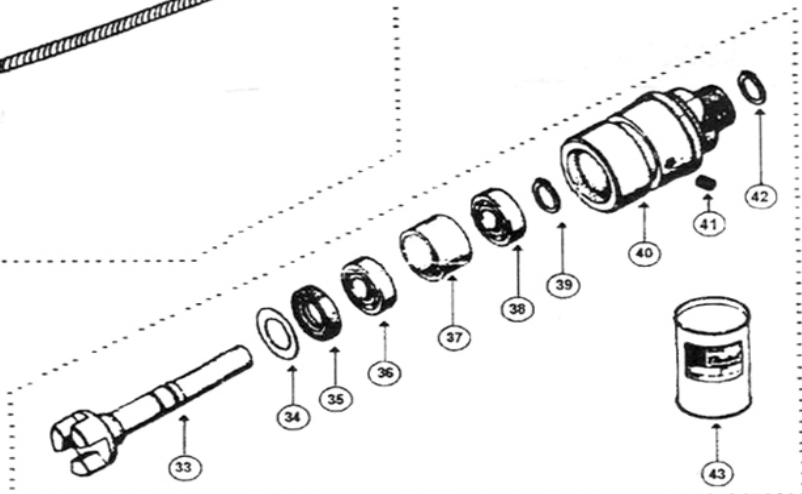

212 PUMP ASSY
P212G
General Purpose
Service Sheet F02827

Flex Trash Pump PARTS				Flex Trash Pump SERVICE KITS			
	PN	Description	QTY		PN	Description	QTY
1	3306010	FLEXPUMP Pump Head Assy P212	1		3306500	FLEXPUMP Housing Service Kit	
2	3306020	FLEXPUMP Eye NUT	1	11	3306110	FLEXPUMP Seal	4
3	3306030	FLEXPUMP Pump Head Top Assy	1	14	3306140	FLEXPUMP Sleeve	1
4	3306040	FLEXPUMP Pump Adaptor	1	15	3306150	FLEXPUMP O-ring	1
5	3306050	FLEXPUMP Stud	1	17	3306170	FLEXPUMP Bearing	1
6	3306060	FLEXPUMP Body Addemby - Cast	1	19	3306190	FLEXPUMP Bearing	1
7	3306070	FLEXPUMP Strainer	1	20	3306200	FLEXPUMP Circlip	1
8	3306080	FLEXPUMP Bolt	1	21	3306210	FLEXPUMP Seal	3
9	3306090	FLEXPUMP Pump Head Top Assy	1	22	3306220	FLEXPUMP O-ring	1
10	3306100	FLEXPUMP Impeller	1	24	3306240	FLEXPUMP O-ring	1
11	3306110	FLEXPUMP Seal	4				
12	3306120	FLEXPUMP Housing Assy	1				
13	3306130	FLEXPUMP Spindle Assy	1		3306510	FLEXPUMP Housing Seal Kit	
14	3306140	FLEXPUMP Sleeve	1	11	3306110	FLEXPUMP Seal	4
15	3306150	FLEXPUMP O-ring	1	14	3306140	FLEXPUMP Sleeve	1
16	3306160	FLEXPUMP Spindle	1	15	3306150	FLEXPUMP O-ring	1
17	3306170	FLEXPUMP Bearing	1				
18	3306180	FLEXPUMP Spacer	1				
19	3306190	FLEXPUMP Bearing	1		3306520	FLEXPUMP Coupling Service Kit	
20	3306200	FLEXPUMP Circlip	1	34	3306340	FLEXPUMP Washer PTFE	1
21	3306210	FLEXPUMP Seal	3	35	3306350	FLEXPUMP Seal	1
22	3306220	FLEXPUMP O-ring	1	36	3306360	FLEXPUMP Bearing	1
23	3306230	FLEXPUMP Adaptor Housing	1	38	3306380	FLEXPUMP Bearing	1
24	3306240	FLEXPUMP O-ring	1	39	3306390	FLEXPUMP Circlip	1
25	3306250	FLEXPUMP Oil	1	42	3306420	FLEXPUMP O-ring	1
26	3306260	FLEXPUMP Flexible Shaft Assy 6mtr					
26	3306262	FLEXPUMP Flexible Shaft Assy 9mtr					
27	3306270	FLEXPUMP Casing Assy /f 6mtr Shaft	1	9	3306090	FLEXPUMP Pump Head Top Assy	1
27	3306272	FLEXPUMP Casing Assy /f 9mtr Shaft	1	6	3306060	FLEXPUMP Body Addemby - Cast	1
28	3306280	FLEXPUMP Ferrule Assy	1	1	3306010	FLEXPUMP Pump Head Assy P212	1
29	3306290	FLEXPUMP Spring - Outer	1	12	3306120	FLEXPUMP Housing Assy	1
30	3306300	FLEXPUMP Core End	1	16	3306160	FLEXPUMP Spindle	1
31	3306310	FLEXPUMP Core Assy /f 6mtr Shaft	1	26	3306260	FLEXPUMP Flexible Shaft Assy 6mtr	1
31	3306312	FLEXPUMP Core Assy /f 9mtr Shaft	1	26	3306262	FLEXPUMP Flexible Shaft Assy 9mtr	1
32	3306320	FLEXPUMP Coupling Assy	1	32	3306320	FLEXPUMP Coupling Assy	1
33	3306330	FLEXPUMP Spindle Assy	1				
34	3306340	FLEXPUMP Washer PTFE	1		Flexible Shaft Assy 9mtr		
35	3306350	FLEXPUMP Seal	1	27	3306272	FLEXPUMP Casing Assy for 9mtr Shaft	1
36	3306360	FLEXPUMP Bearing	1	28	3306280	FLEXPUMP Ferrule Assy	1
37	3306370	FLEXPUMP Spacer	1	29	3306290	FLEXPUMP Spring - Outer	1
38	3306380	FLEXPUMP Bearing	1	30	3306300	FLEXPUMP Core End	1
39	3306390	FLEXPUMP Circlip	1	31	3306312	FLEXPUMP Core Assy for 9mtr Shaft	1
40	3306400	FLEXPUMP Bearing Housing	1				
41	3306410	FLEXPUMP Screw - S Set	1				
42	3306420	FLEXPUMP O-ring	1				
43	3306430	FLEXPUMP Grease	1				